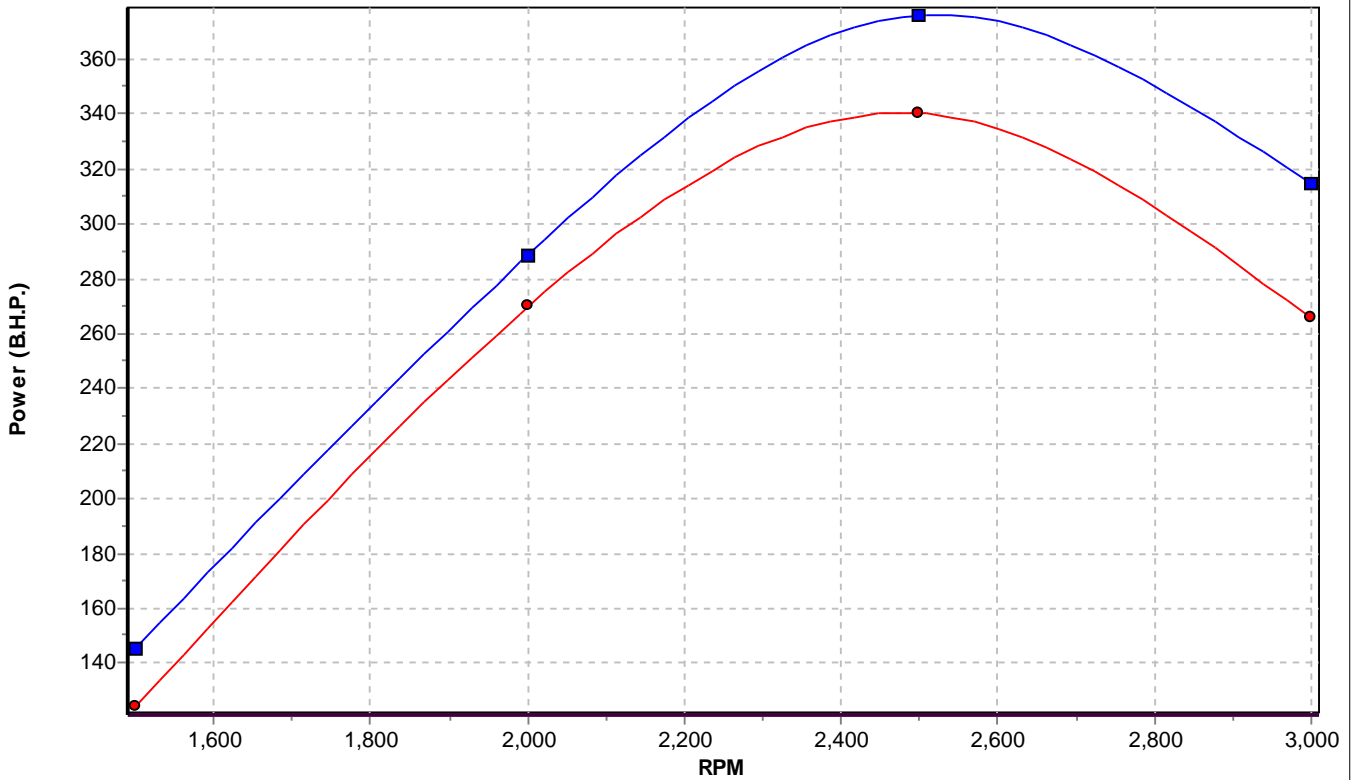

Multi DYNAMOMETER REPORT

Registration No. : **Cg66809**
 Vehicle Type: **Dodge RAM 2500 2012**
 Comments :

Date Tested : **2012/06/14**
 Gear Used: **4**

RPM	RUN 3	RUN 2		
1500	124.3	145.6		
2000	269.9	288.7		
2500	340.3	375.8		
3000	265.6	314.7		
3500				
4000				
4500				
5000				
5500				
6000				
6500				
7000				
7500				
8000				
8500				
9000				
9500				
10000				

Power (B.H.P.)

- RUN 3: ORIGINAL
- RUN 2: UNICHIP