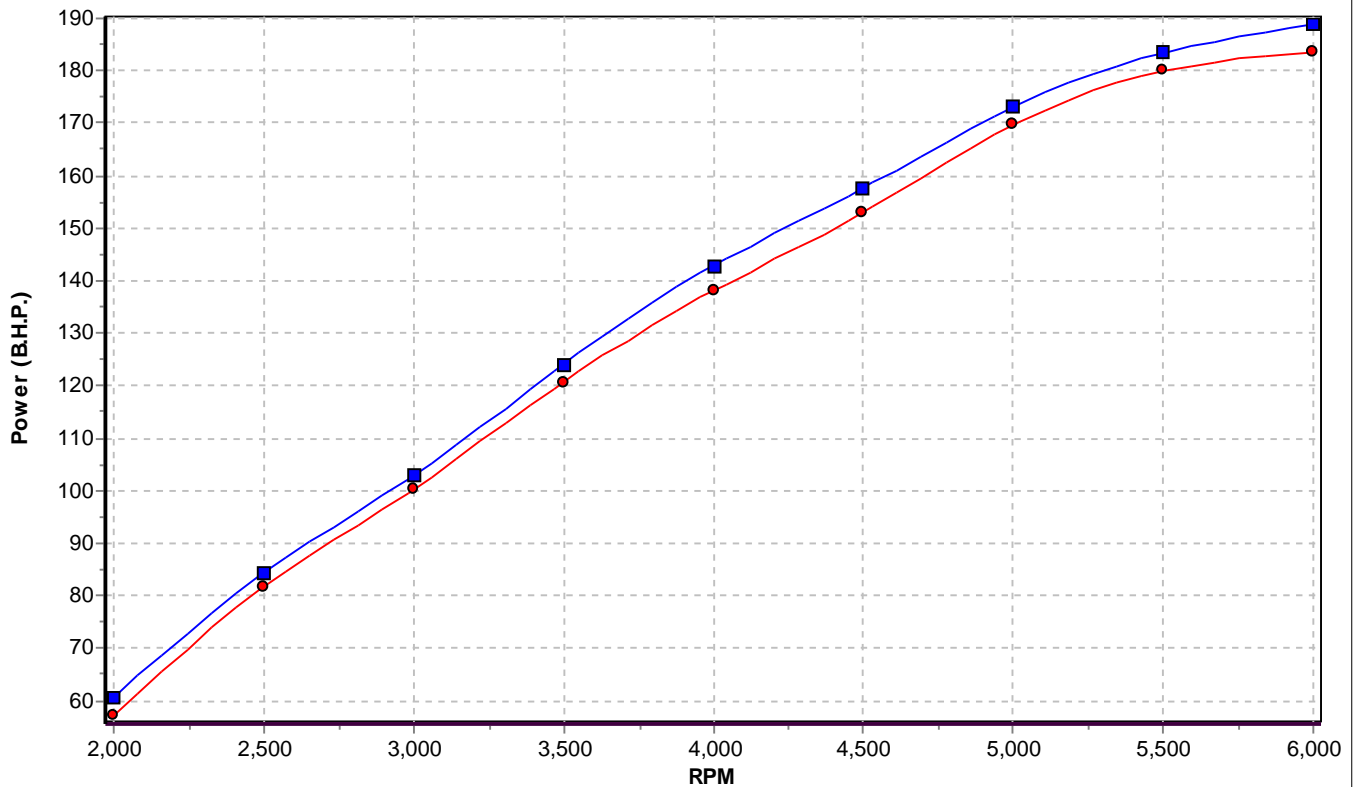

Registration No. : **KOR8583**  
 Vehicle Type: **Kia Optima 2.4 2013**  
 Comments :

Date Tested : **2012/08/08**  
 Gear Used: **4**

RPM	RUN 1	RUN 2		
1500				
2000		60.6		
2500	57.2	84.3		
3000	100.2	102.9		
3500	120.7	124.0		
4000	138.0	142.8		
4500	153.0	157.6		
5000	169.7	173.1		
5500	180.0	183.3		
6000	183.3	188.8		
6500				
7000				
7500				
8000				
8500				
9000				
9500				
10000				

**Power (B.H.P.)**

● RUN 1: ORIGINAL  
 ■ RUN 2: UNICHIP