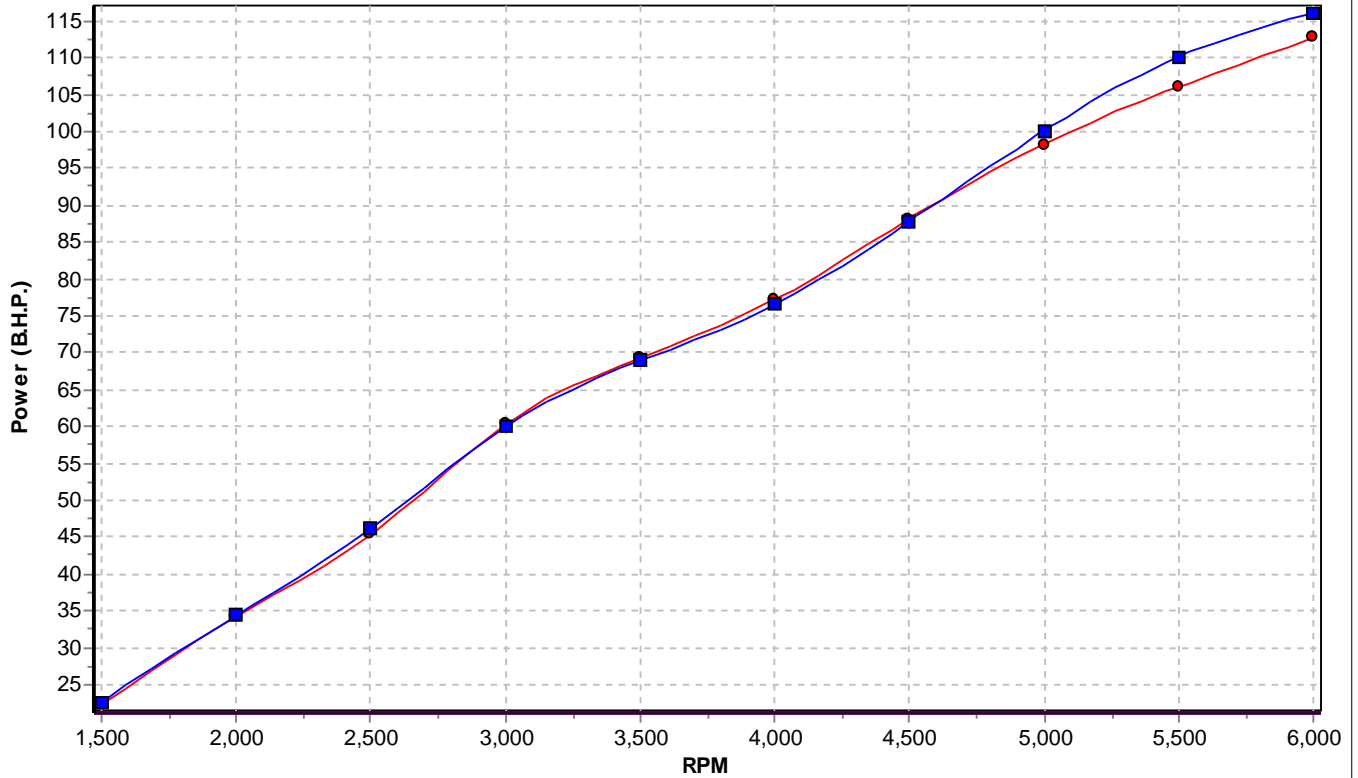

Registration No. : **KRK2574**
 Vehicle Type: **Chevrolet Montana 1.4 Flex 2010**
 Comments :

Date Tested : **2012/03/14**
 Gear Used: **4**

RPM	RUN 1	RUN 6		
1500	22.3	22.7		
2000	34.2	34.4		
2500	45.3	46.1		
3000	60.3	60.0		
3500	69.3	68.9		
4000	77.2	76.5		
4500	88.1	87.7		
5000	98.2	100.1		
5500	106.0	110.1		
6000	112.7	116.0		
6500				
7000				
7500				
8000				
8500				
9000				
9500				
10000				

Power (B.H.P.)

● RUN 1: ORIGINAL
 ■ RUN 6: UNICHIP