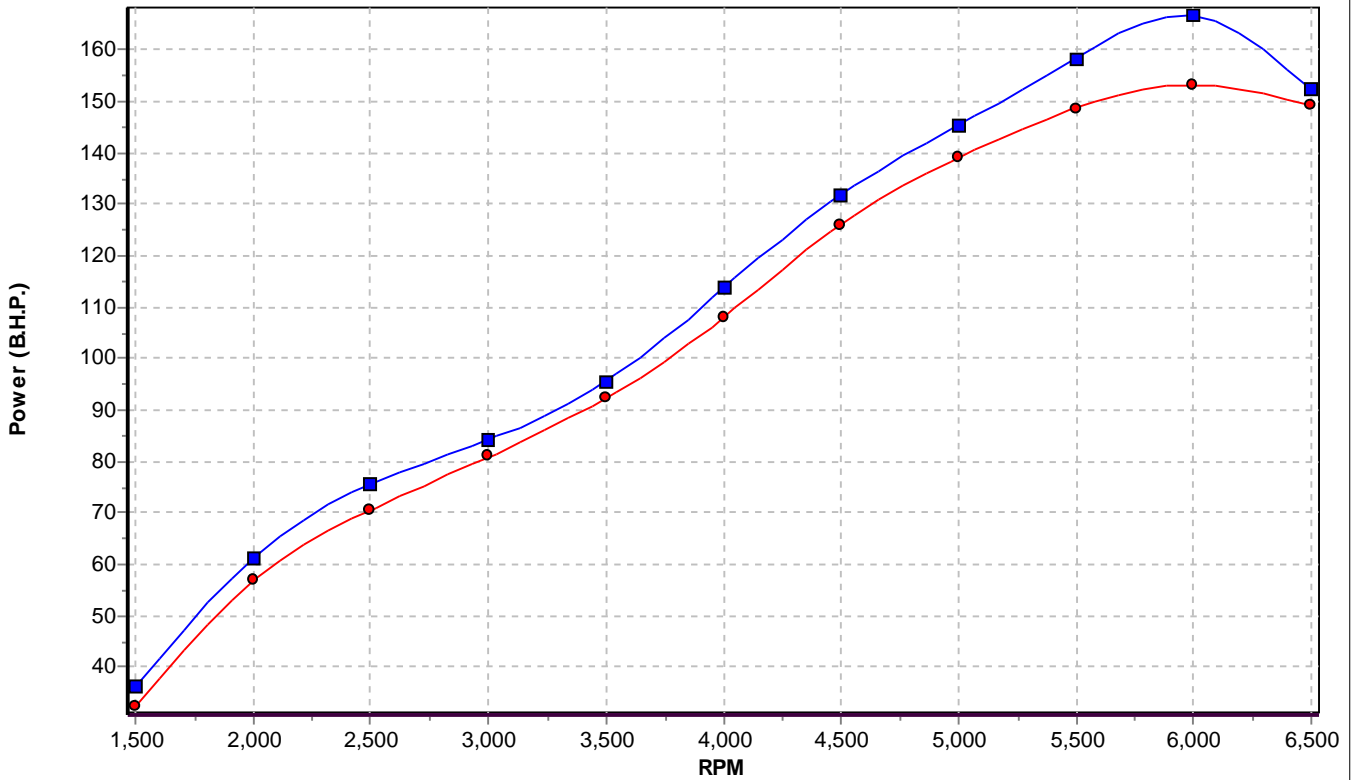

Registration No. : **KIAKoup**
 Vehicle Type: **Kia Koup 2.0 2012**
 Comments :

Date Tested : **2012/02/10**
 Gear Used: **4**

RPM	RUN 1	RUN 2		
1500	32.3	36.2		
2000	56.9	61.3		
2500	70.6	75.6		
3000	80.9	84.2		
3500	92.4	95.6		
4000	107.9	113.6		
4500	125.9	131.7		
5000	139.1	145.3		
5500	148.6	158.2		
6000	153.3	166.7		
6500	149.2	152.2		
7000				
7500				
8000				
8500				
9000				
9500				
10000				

Power (B.H.P.)

● RUN 1: ORIGINAL
 ■ RUN 2: UNICHIP